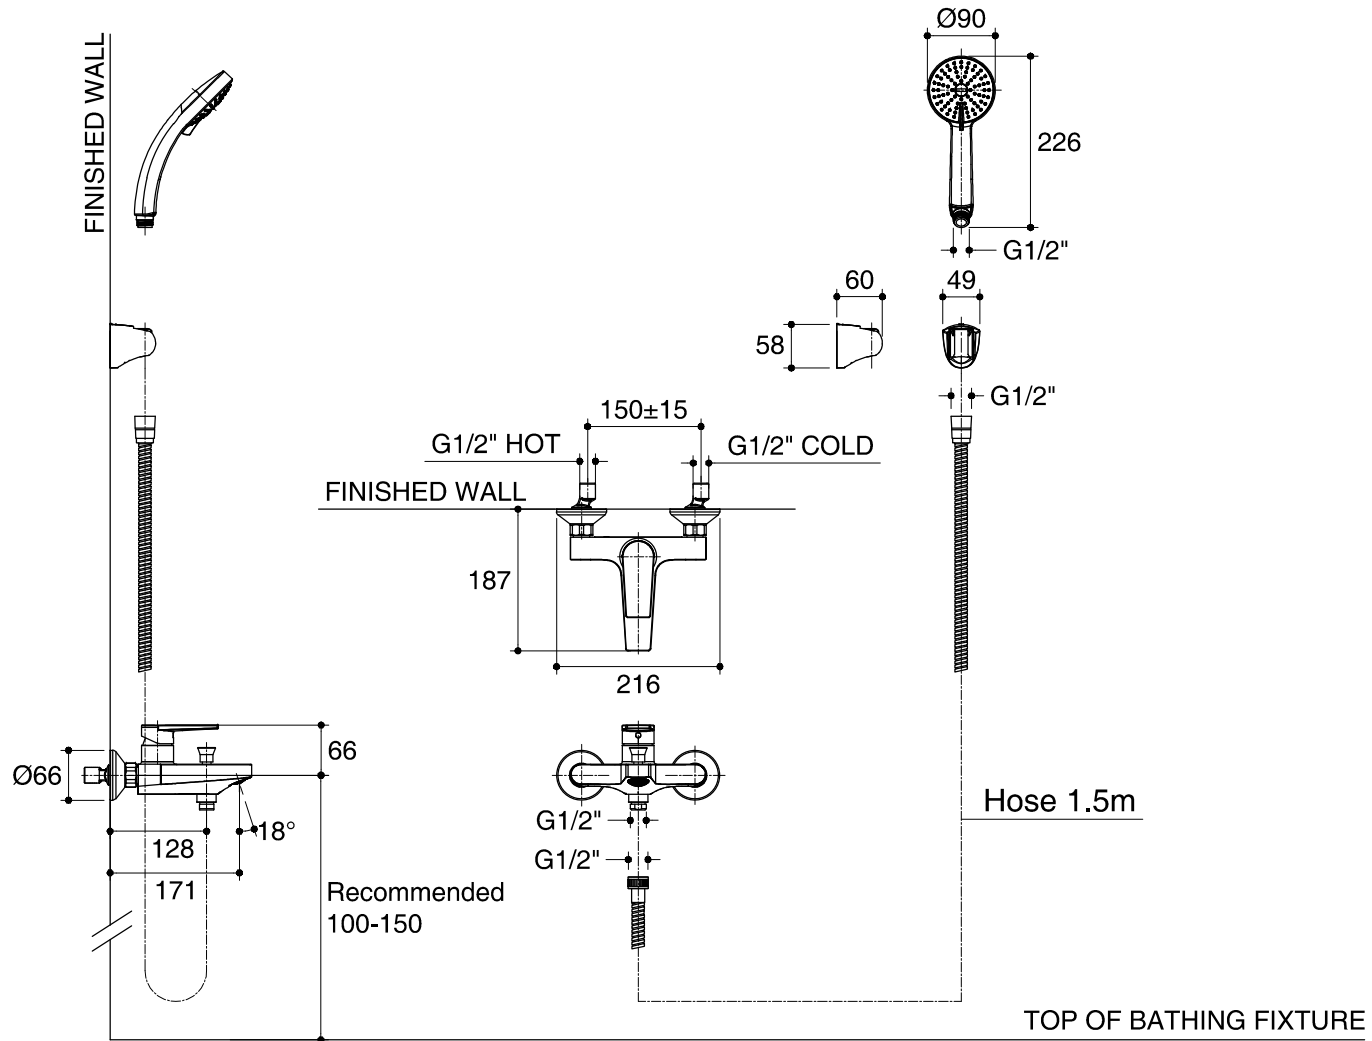

Dimensions are approximate.

Unit: mm

SKU	K-74036T-4-CP
Name	TAUT
Description	EXPOSED WALL-MOUNT BATH SHOWER MIXER

KOHLER

*The recommended dimension for installation can be adjusted according to user preferences and layout.